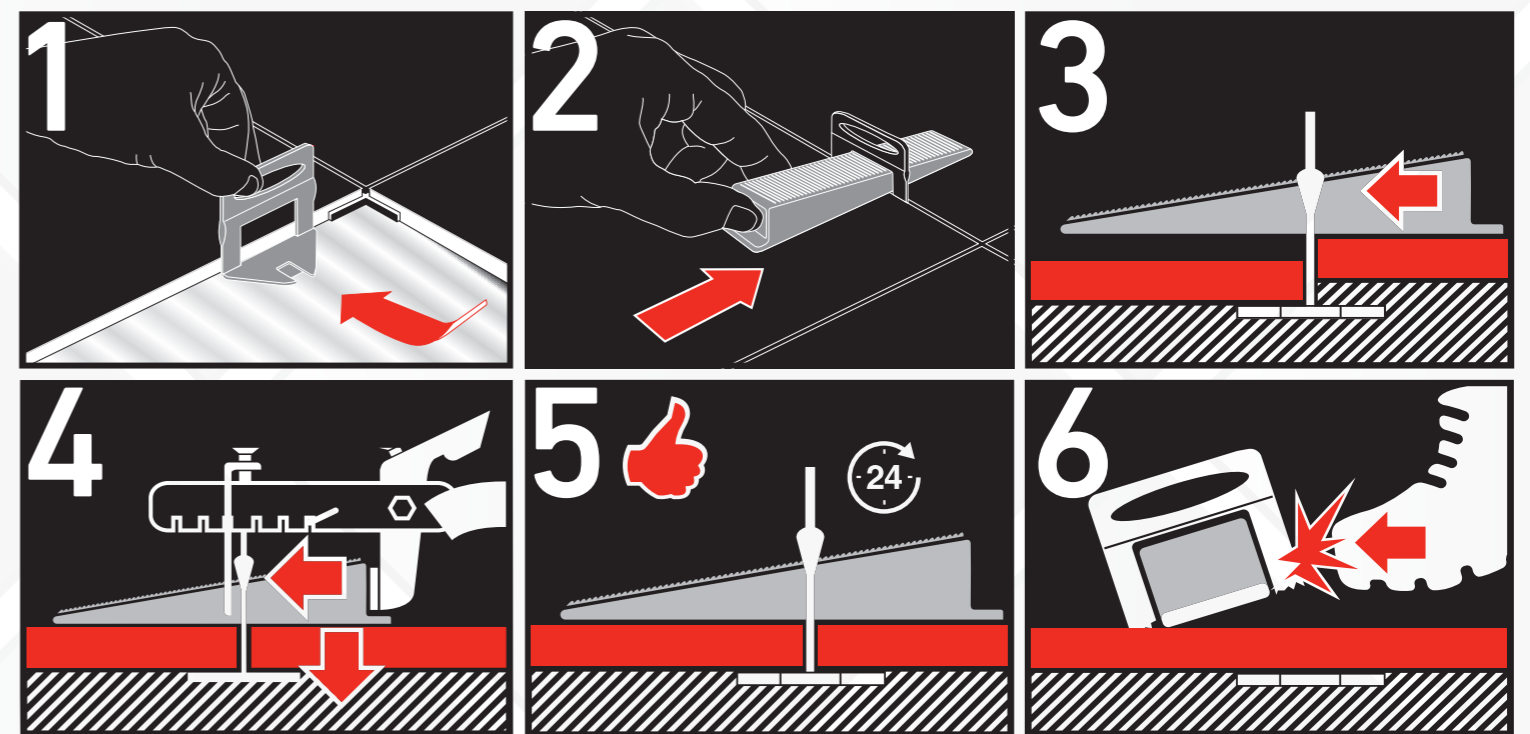

KIT DELTA LEVELLING SYSTEM

Ref.	Icon	Icon	Ref.	Icon	Icon	Ref.	Icon	Icon
02849	1	1mm	02848	1	1,5mm	02865	1	2mm

PAL BOX

Ref.	Icon	Icon	Icon
02896	1	1mm	10x Ref. 02849 + 8x Ref. 02843 + 8x Ref. 02851
02897	1	1,5mm	10x Ref. 02848 + 8x Ref. 02843 + 8x Ref. 02841
02898	1	2mm	10x Ref. 02865 + 8x Ref. 02843 + 8x Ref. 02853